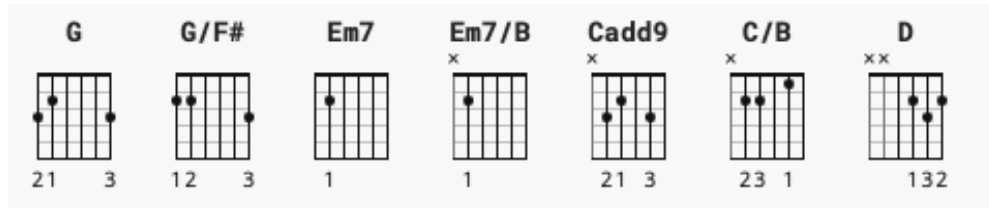

In The Blood

John Mayer

Capo op 1

G G/F# Em7 Em7/B Cadd9 C/B G
G G/F# Em7 Em7/B Cadd9 C/B G

G Em7 Cadd9 G
How much of my mother has my mother left in me
G G D D
How much of my love will be insane to some degree
G Em7 Cadd9 G
And what about this feeling that I'm never good enough
Em7 G D G G G G
Will it wash out in the water or is it always in the blood

How much of my father am I destined to become
Will I dim the lights inside me just to satisfy someone
Will I let this woman kill me or do away with jealous love
Will it wash out in the water or is it always in the blood

Chorus

Em7 G Cadd9 G
I can feel the love I want, I can feel the love I need
Em7 G D D
But it's never gonna come the way I am
Em7 G Cadd9 G
Could I change it if I wanted, can I rise above the flood
Em7 G D G G G G
Will it wash out in the water or is it always in the blood

How much like my brothers do my brothers wanna be
Does a broken home become another broken family
Or will we be there for each other like nobody ever could
Will it wash out in the water or is it always in the blood

Chorus